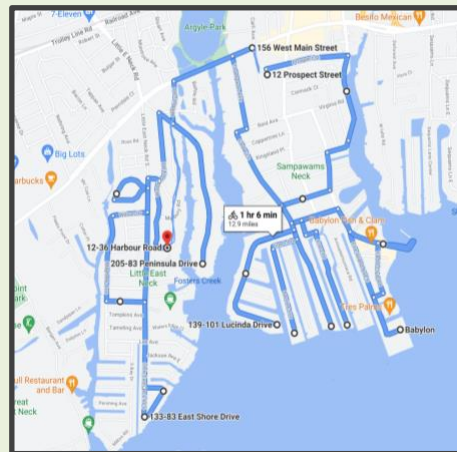

## Saturday October 7th, 9am-2pm

Join us for a leisurely paced  
13-mile bike ride through  
Babylon Village, starting at 9am.  
Traffic control from local code  
enforcement will be provided.

An extensive and healthy brunch  
on the lawn at Christ Church will  
follow at 12pm.

If you don't want to bike, join us  
for a festive time of fellowship  
at the brunch!

**ALL ARE WELCOME!**

Christ Episcopal Church  
12 Prospect Street, Babylon

- \* Prizes will be given for the most money collected through sponsorships and donations
- \* Children are welcome
- \* Bike entry \$25, kids under 12: free  
Brunch \$25, kids under 12: \$15  
Bike & Brunch pkg \$40pp, \$65 per family
- \* Free Event T-shirt for all bikers
- \* Register [online](#), email [christepiscopalbabylon@gmail.com](mailto:christepiscopalbabylon@gmail.com), or call 631-661-5757
- \* Event forms and instructions will be emailed to all registrants